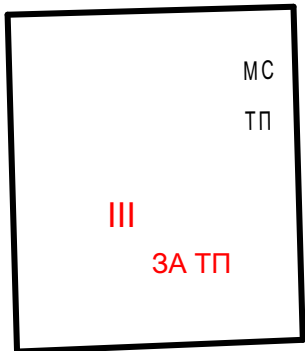

10

IX
ЗА ОЗЕЛЕНЯВАНЕ
В РЕЖИМ НА ТГО

4,0

5,0

16,0

5,0

KK 15M

V₁₅₃₄

ЗА ЖС И ПГ

16,0

H/3+2

5

KK 10M

2

2,0

20,0

KK 15M

5

5

3

23,0

5

2

KK 10M